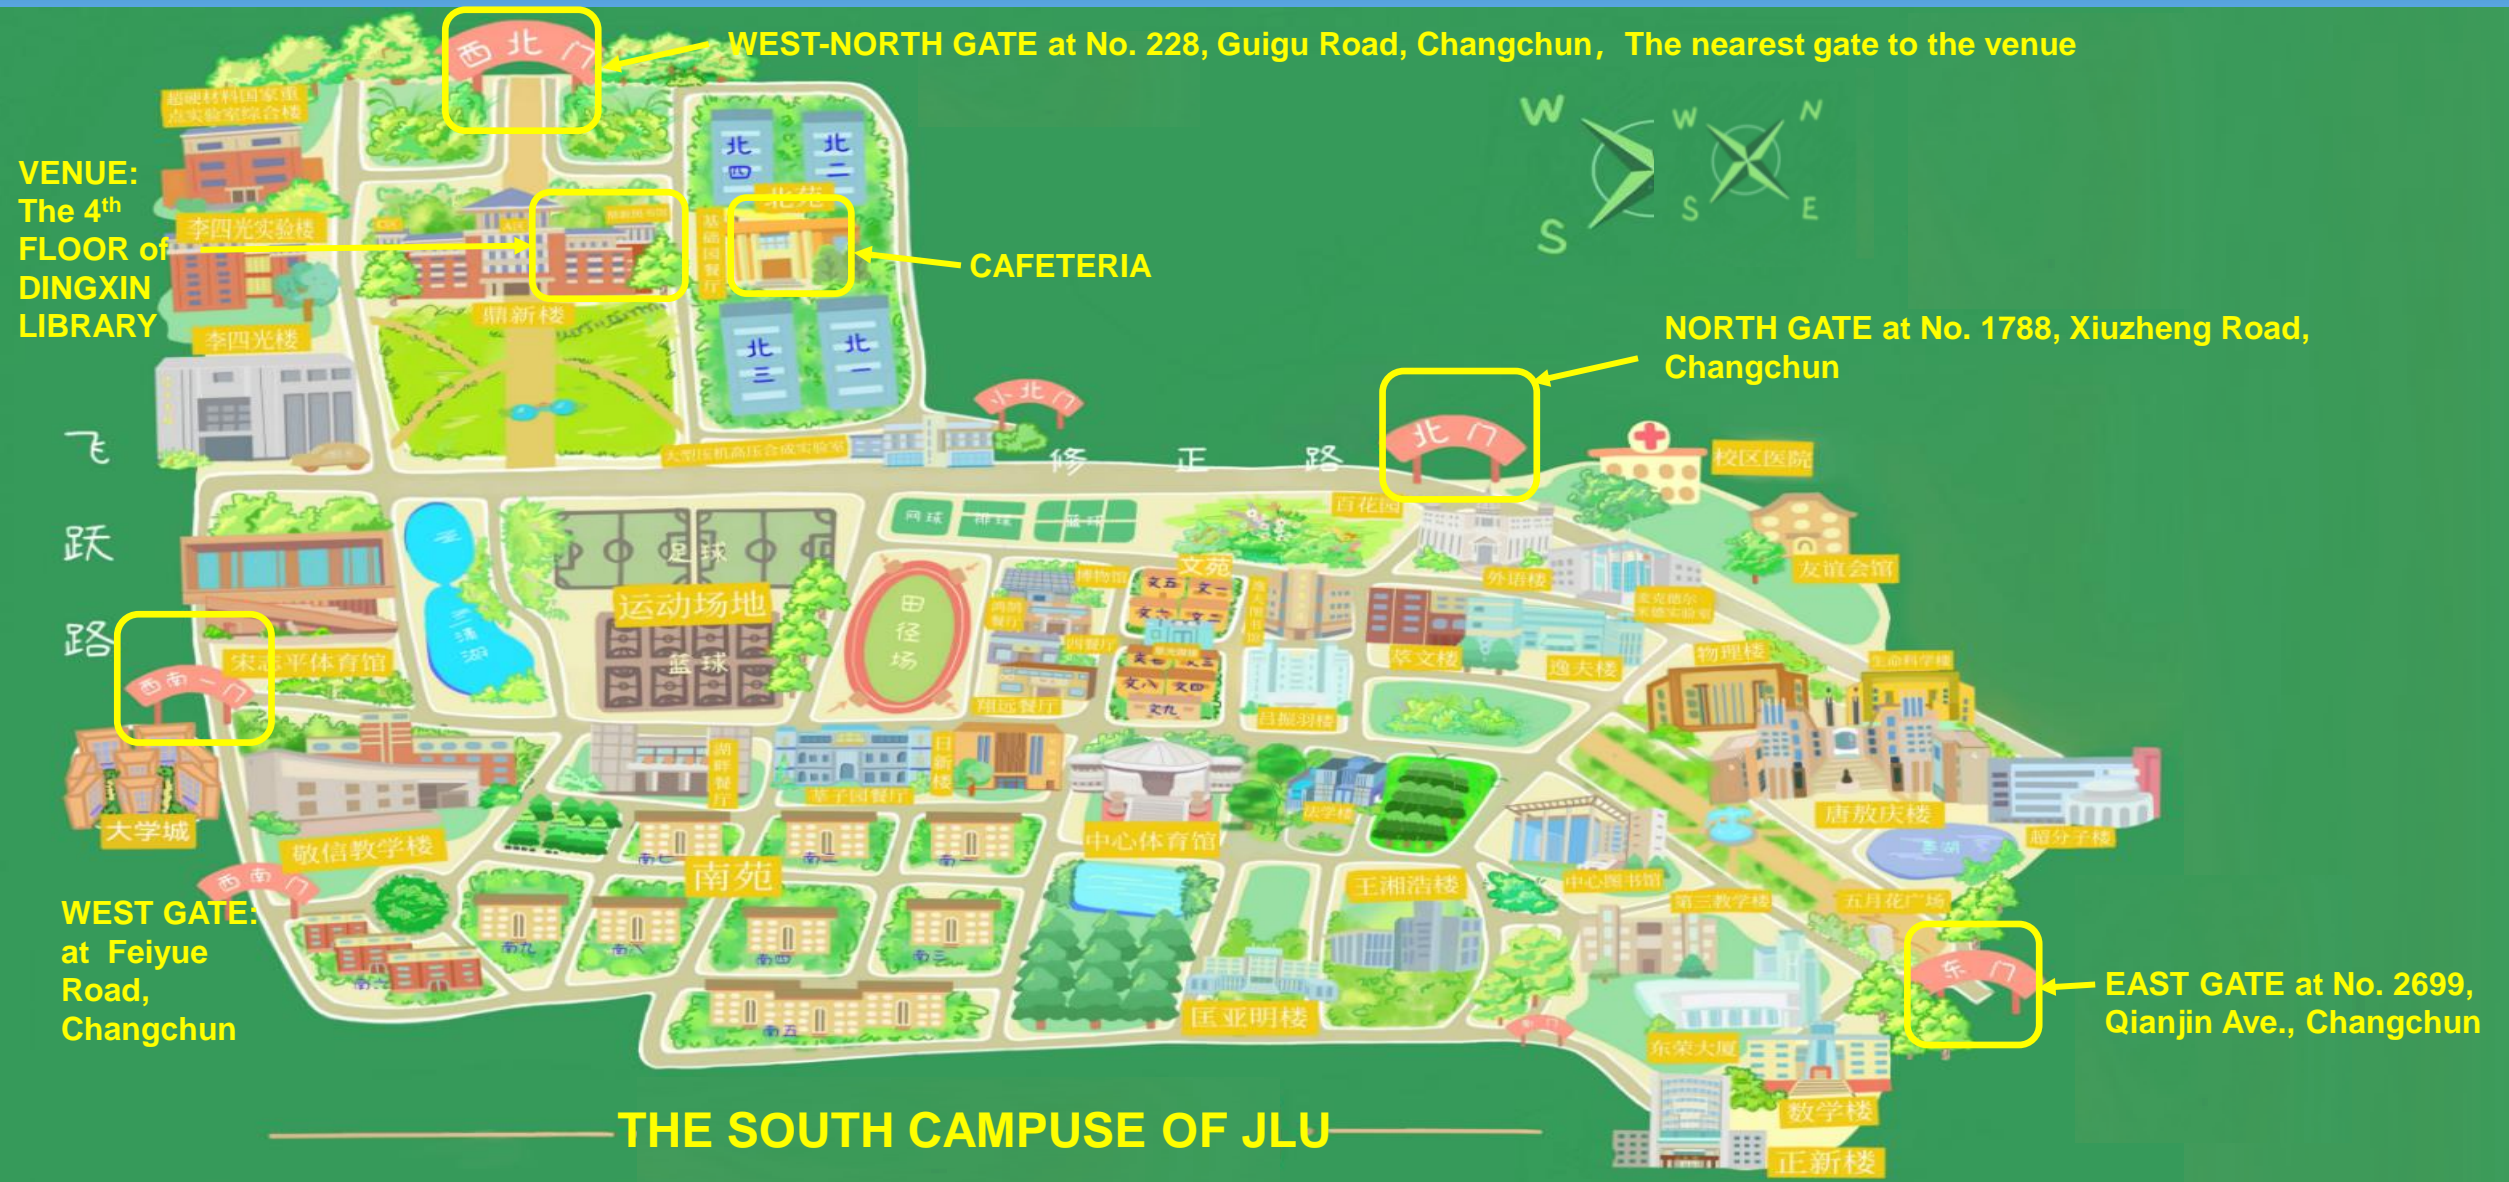

13 disciplinary
categories

1 Dsiciplines ranked
top 1‰ in ESI
5 disciplines ranked
top 1‰ in ESI

6 Campuses

4 Affiliated Hospitals

JLU GLOBAL PARTNERSHIPS

JLU established Partnerships with **311** universities and institutions in **43** countries or regions.

Among them, **50** are ranked in the top 100 and **76** in the top 200.

Venue: Dingxin Library in South Campuse of JLU

Venue: Dingxin Library in South Campuse of JLU

Meeting room: 200-300 peoples

- **More than 7.91 million books stored**
- **Construction area: 26000 m²**

Transportation in JLU

- Shared bicycle and campus shuttle bus

BIOMOD

Kyutech 2024

GLOBAL COMPETENCE PROGRAM

Since the launch of the program, it has supported 33 teaching and research units in collaborating with 110 top world-class universities and key universities / research institutions from 17 countries and regions along the 'Belt and Road'. A total of 108 projects have been implemented, with a participation of 8,326 teachers and students.