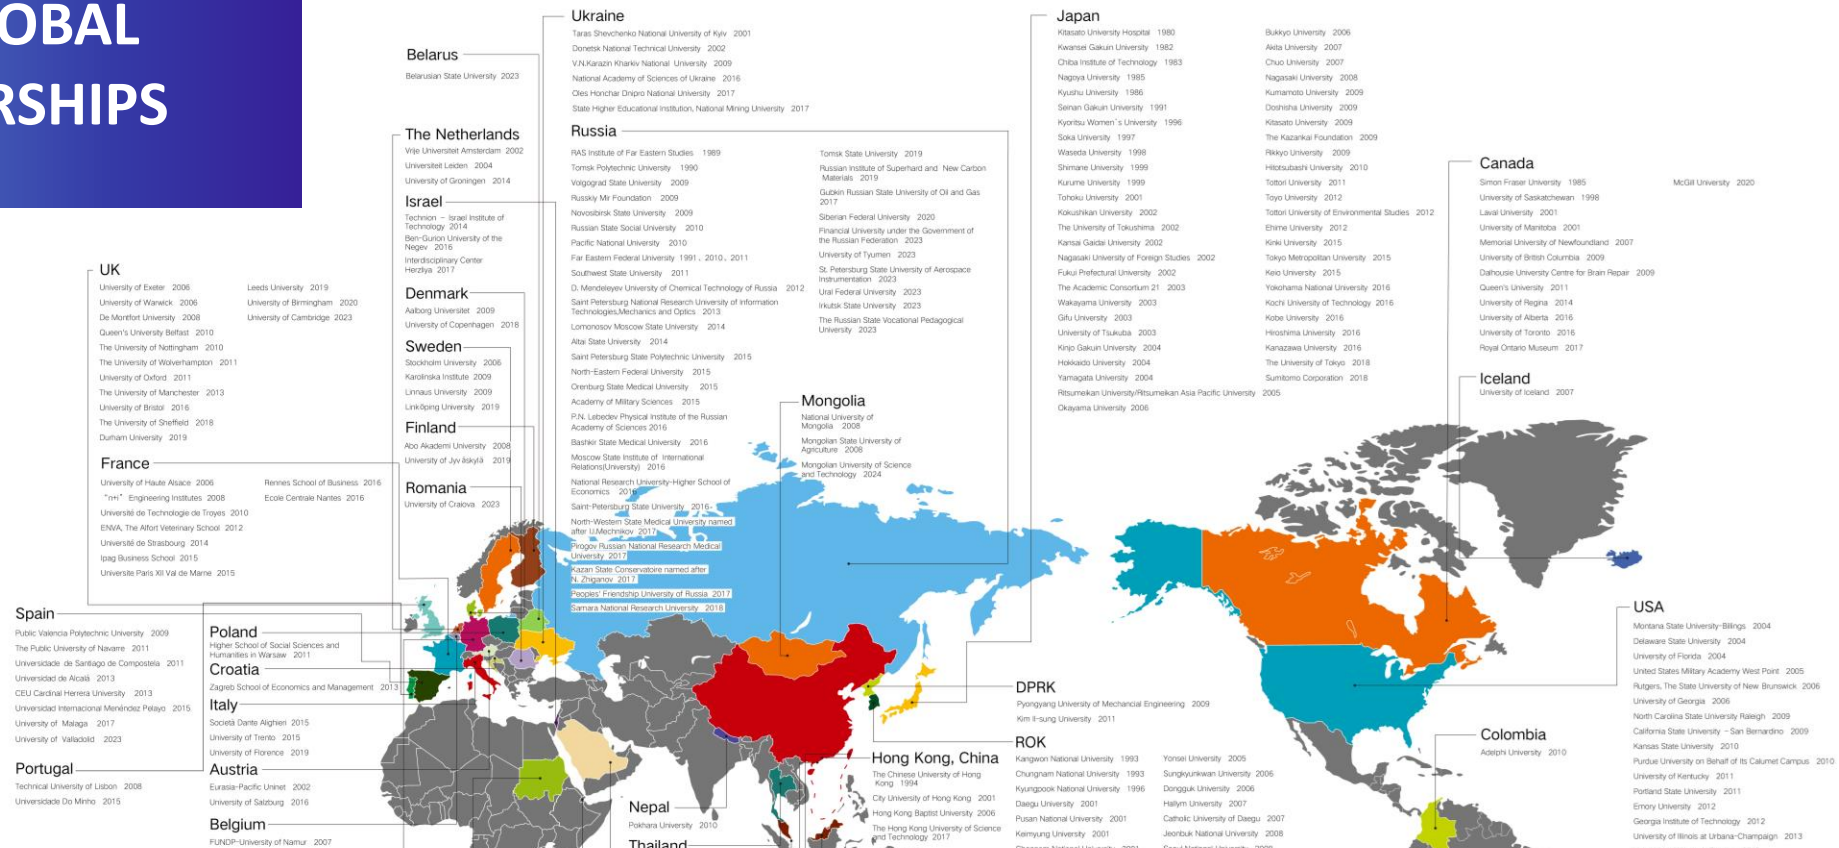

Jamboree in Jilin University

Shuwen Guan

2025.04.18

JLU at a Glance

- **Founded in 1946**
- **A merger of six universities**
- **13 disciplinary categories**
- **6,328 faculty members**
- **75,735 students**
- **Over 700,000 JLU alumni**

1st in Students
Enrollment
(Qingta Technology)

700,000+ Alumni
Ranked 8th in 2021 Chinese
Distinguished Alumni
Ranking

JLU selected as Category
A in the first round
of China's "Double World-
class Initiative"

13 disciplinary
categories

1 Dsiciplines ranked
top 1‰ in ESI
5 disciplines ranked
top 1‰ in ESI

6 Campuses

4 Affiliated Hospitals

JLU GLOBAL PARTNERSHIPS

JLU established Partnerships with **311** universities and institutions in **43** countries or regions.

Among them, **50** are ranked in the top 100 and **76** in the top 200.

Venue: Dingxin Library in South Campuse of JLU

Venue: Dingxin Library in South Campuse of JLU

Meeting room: 200-300 peoples

- **More than 7.91 million books stored**
- **Construction area: 26000 m²**